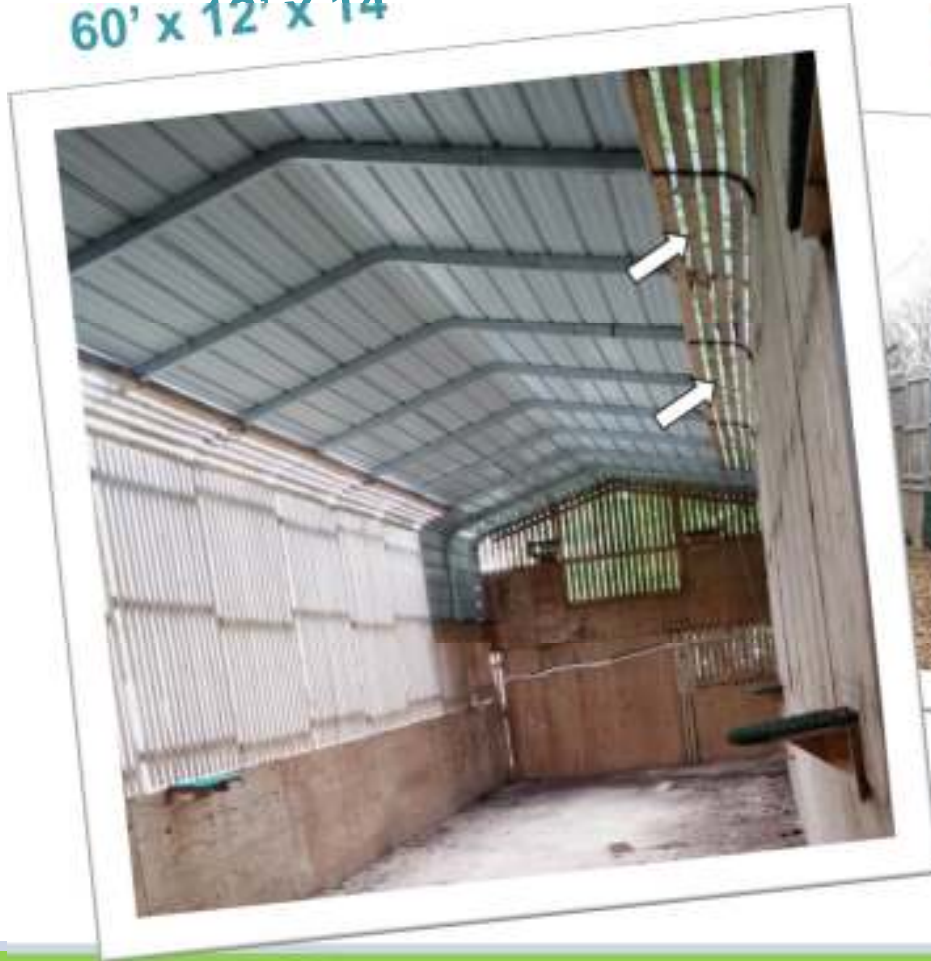

Trail cam

Waterbird pool

After

Before

“Intex 86" x 59" x 23" Rectangular Frame Above Ground Baby Splash Pool” (Amazon), filter, reusable filter cartridge, drain pump = ≤ \$200.00

Carport flight cage

60' x 12' x 14'